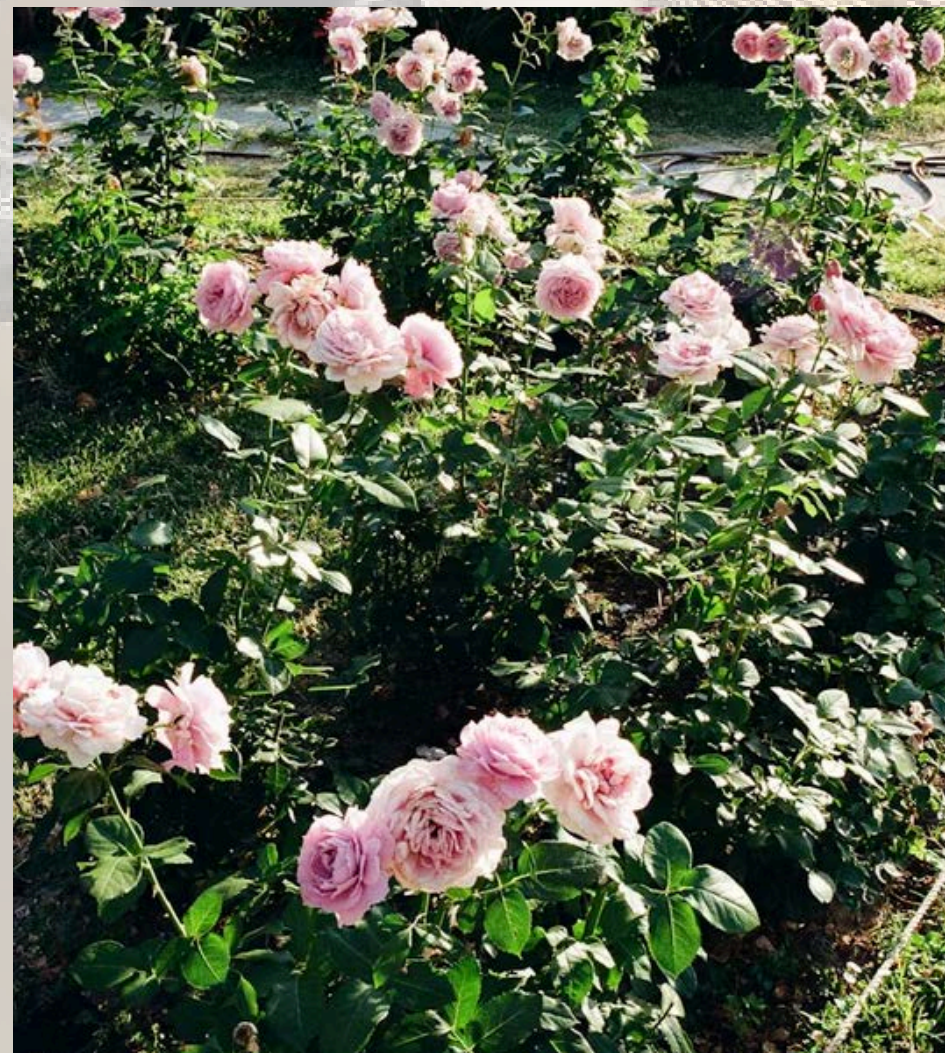

ABOUT US

Mona Flowers was born from a love for nature and a passion for sharing Kenya's beauty with the world.

Based in Eldoret's fertile Rift Valley, we produce premium cut flowers grown with care, sustainability, and excellence.

The name Mona, symbolizing beauty and grace, reflects our promise of elegance in every stem.